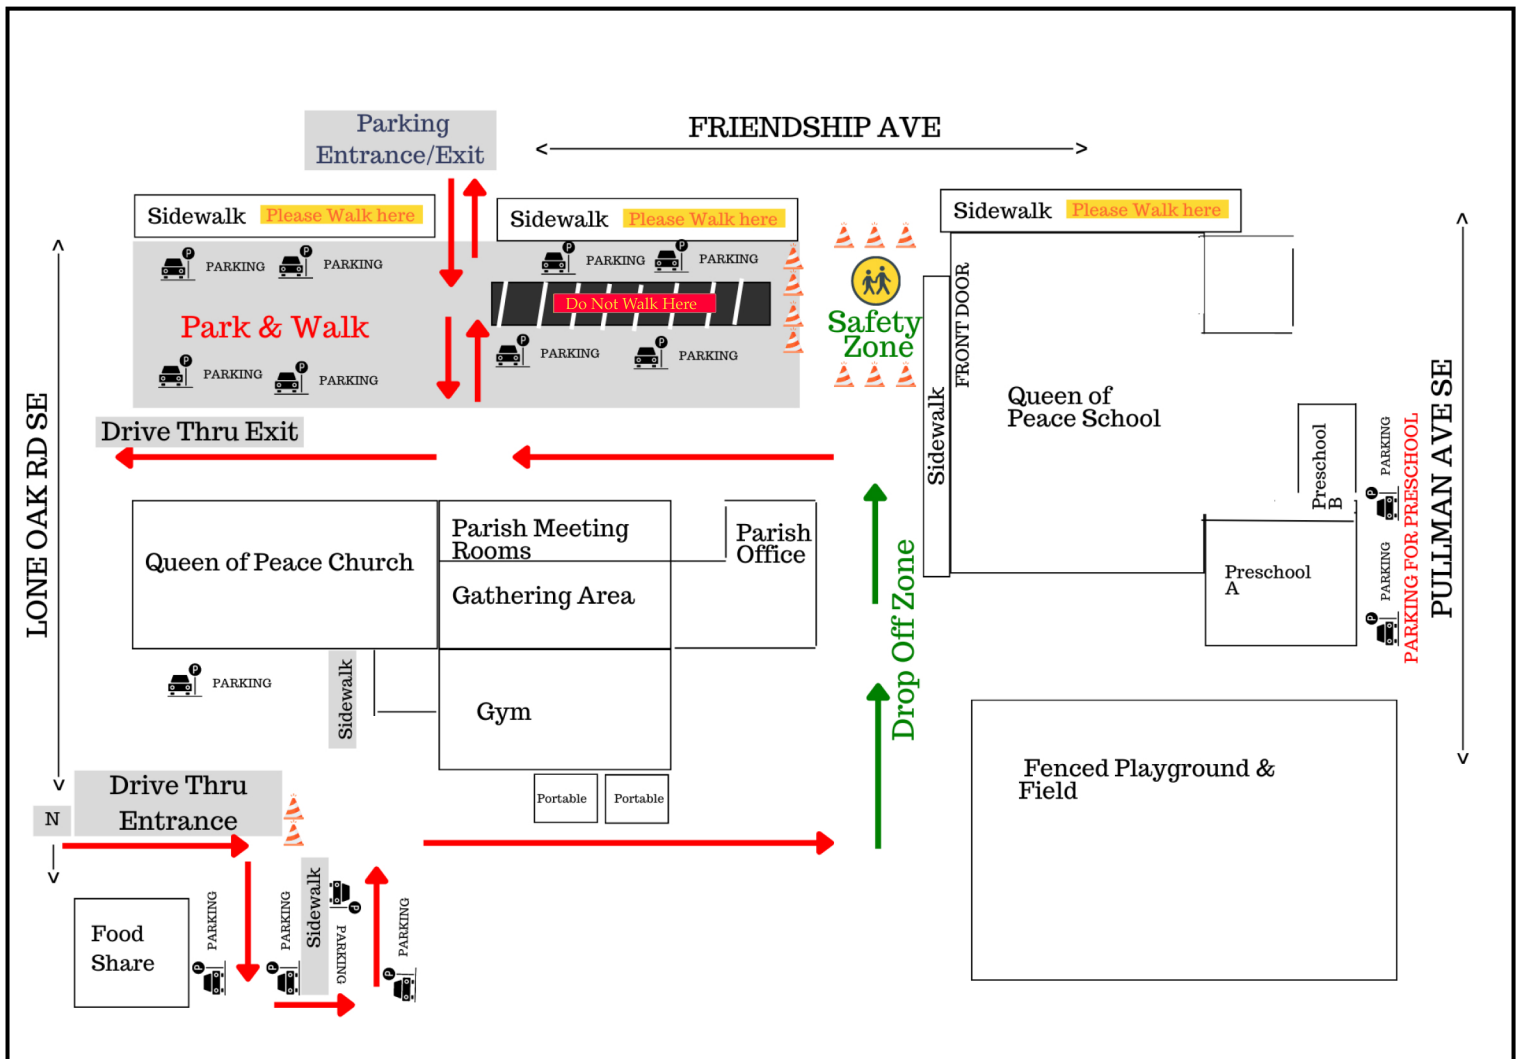

Pick up and Drop Off Map

Drive thru directions:

1. Enter at the north Lone Oak driveway
2. Follow the red arrows
3. Pull forward as far as possible
4. When cars are stopped, children along the green arrow area may safely exit vehicles and find their classrooms

Park and walk directions:

1. Enter on Friendship
2. Park in the large grey rectangle area
3. PLEASE use crosswalks and sidewalks and do not walk behind vehicles