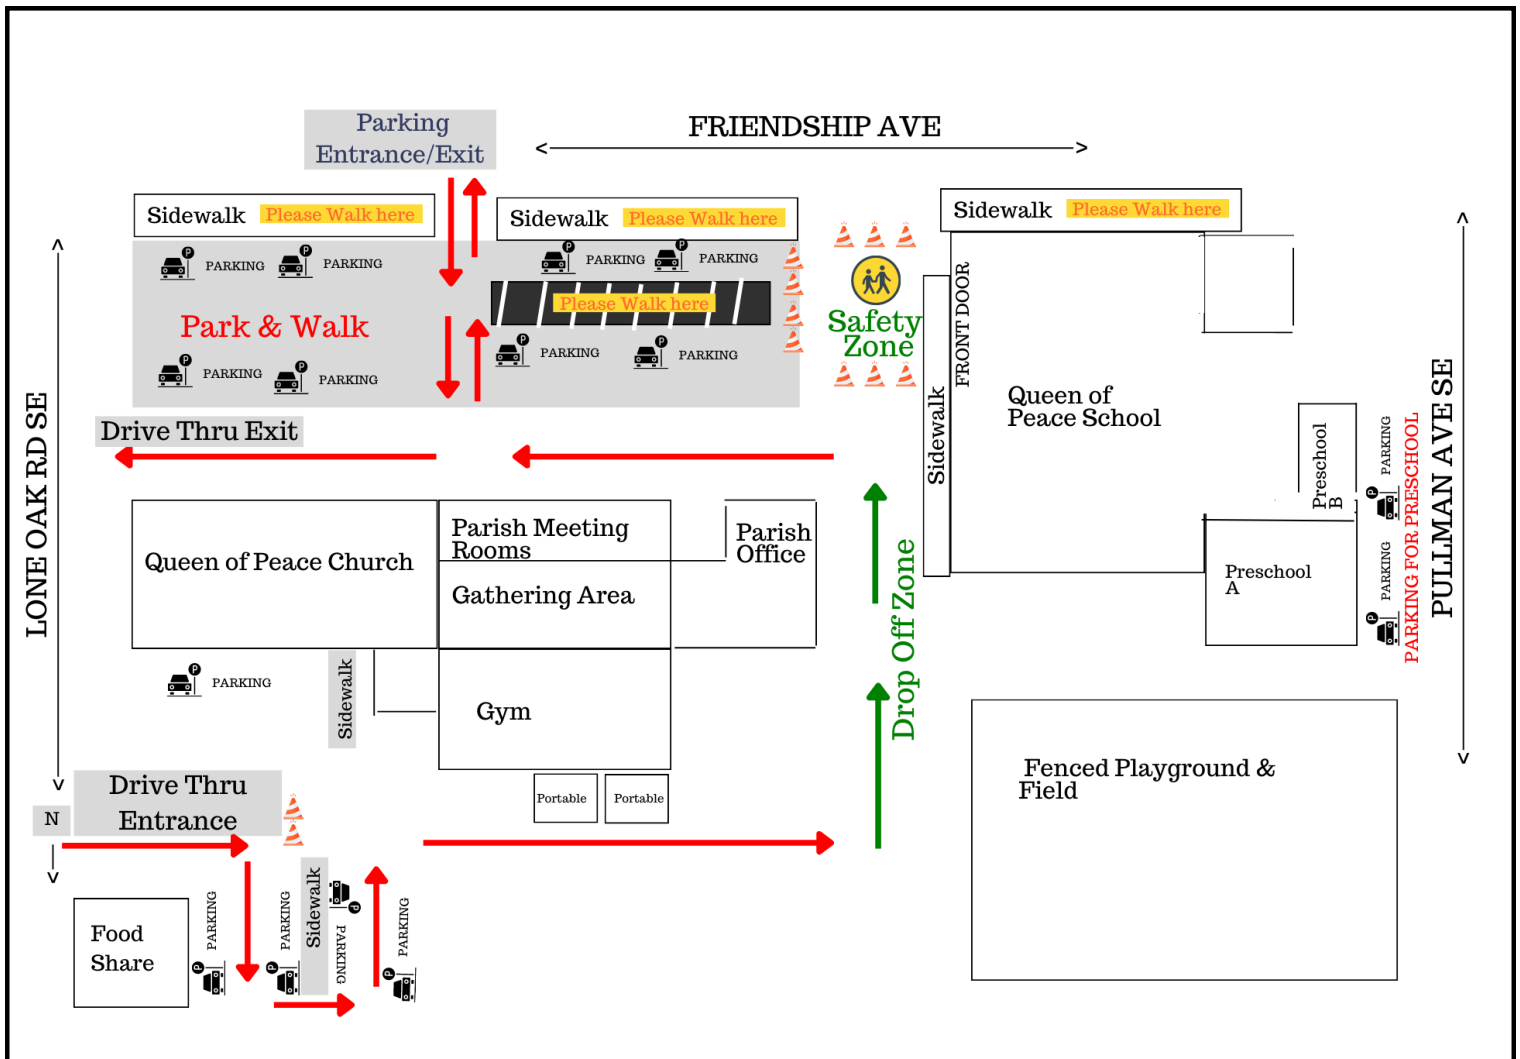

Pick up and Drop Off Map

Drive thru directions:

1. Enter at the north Lone Oak driveway
2. Follow the red arrows
3. Pull forward as far as possible
4. When cars are stopped, children along the green arrow area may safely exit vehicles and find their classrooms

Park and walk directions:

1. Enter on Friendship
2. Park in the large grey rectangle area
3. PLEASE use crosswalks and sidewalks and do not walk behind vehicles

Preschool parking is available on the Pullman Ave side of campus.

Please leave the parking option for our youngest and newest friends. Currently, there is not enough parking for everyone to do this every day.